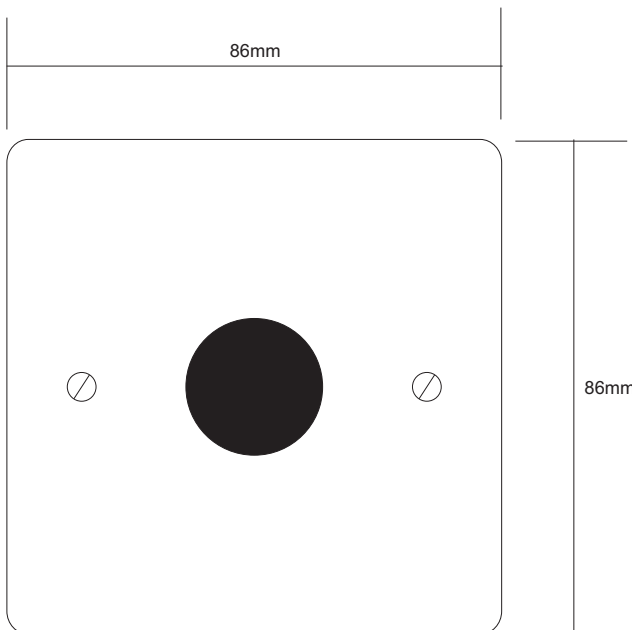

Black Bulb Temperature Sensor

Description

Matt Black domed Aluminium sensor for measuring Radiant heat.
 Robust Aluminium housing fitted to a matt black single gang plate suitable for Gym, Sports Halls , Public areas etc .
 Choice of sensor types

Dimensions

Plate: Standard single gang plate 86mm x 86mm
 Fits standard single gang flush mount back box 35mm deep

Sensor: 22mm diameter Aluminium Dome housing,
 Powder coated Matt Black
 Fitted with a choice of sensor types

Example:

TBB - 10
 Trend 10K3A1 sensor,

Bold = Standard item available from stock

Associated Products

Black Bulb Sensor / Setpoint

If this product doesn't quite suit your application - Contact us to discuss a bespoke version